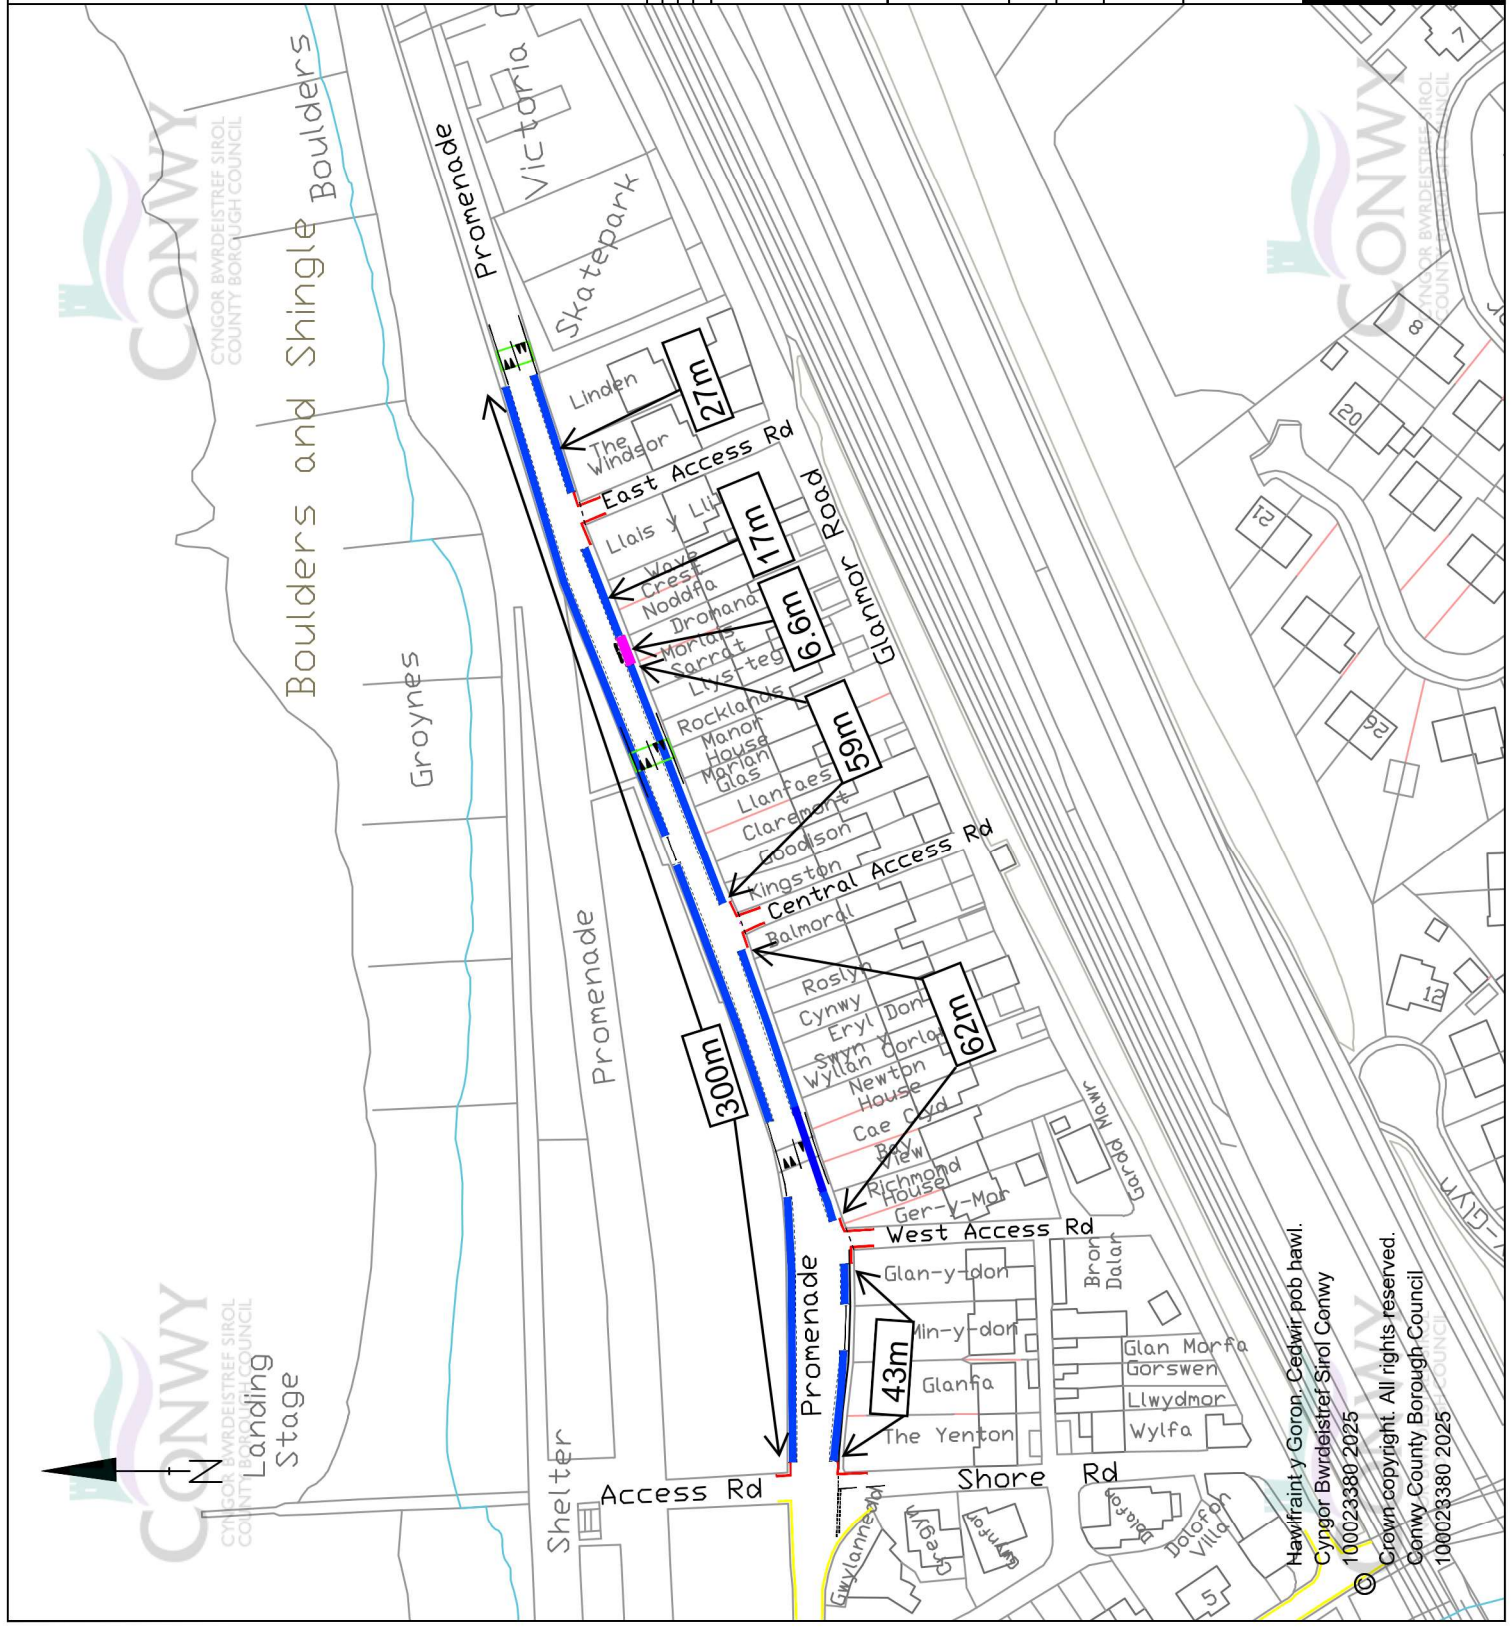

Hawffraint y Goron - Cedwir pob hawl.
Cyngor Bwrdeistref Sirol Conwy
100023380 2025
© Crown copyright. All rights reserved.
Conwy County Borough Council
100023380 2025