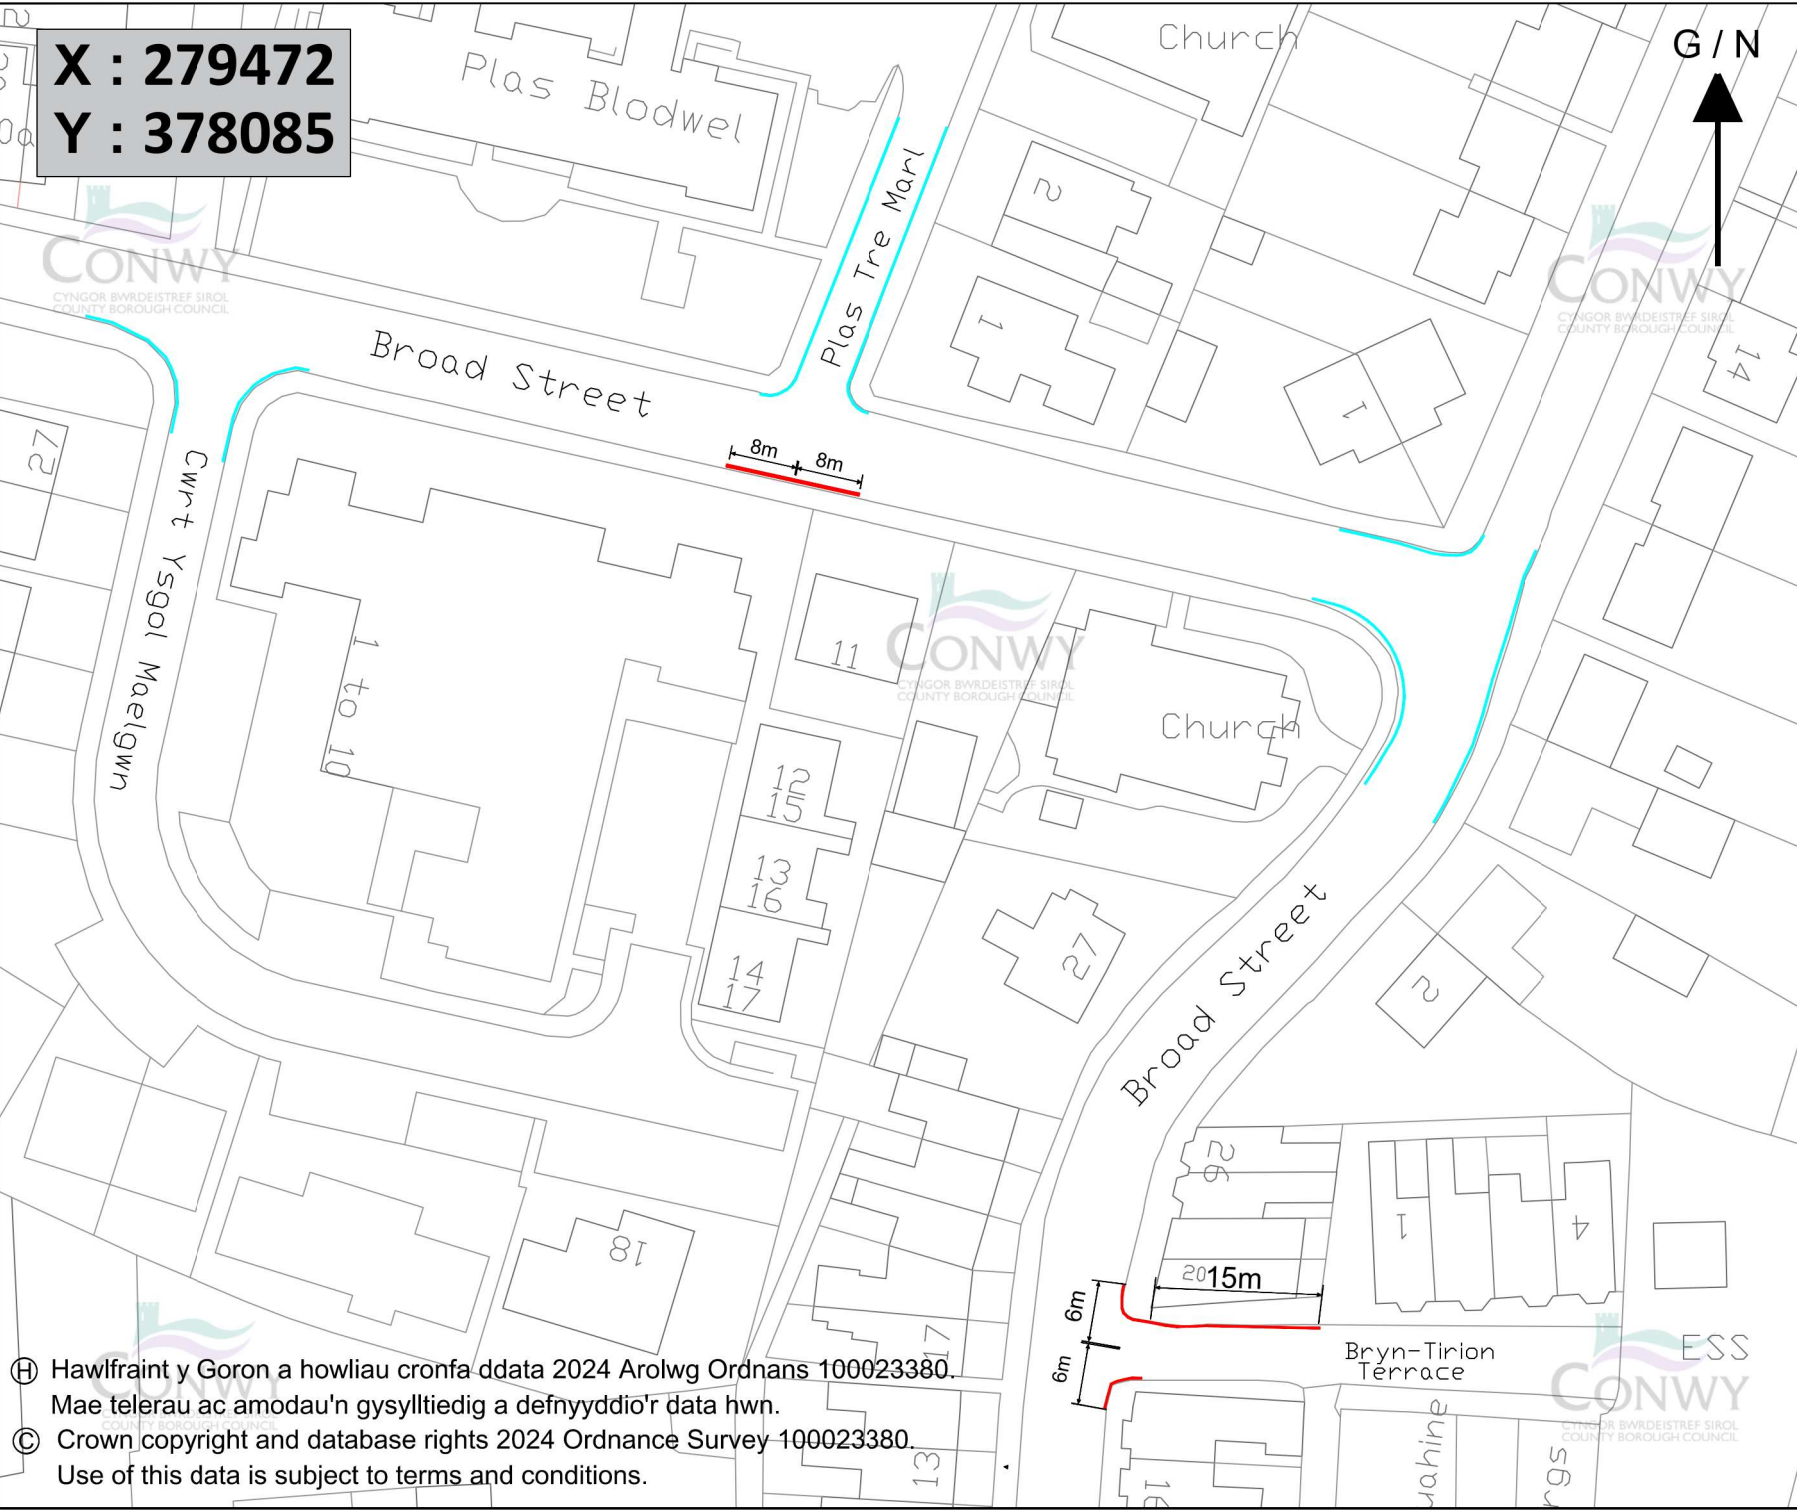

© Crown copyright and database rights 2024 Ordnance Survey 100023380.
Use of this data is subject to terms and conditions.