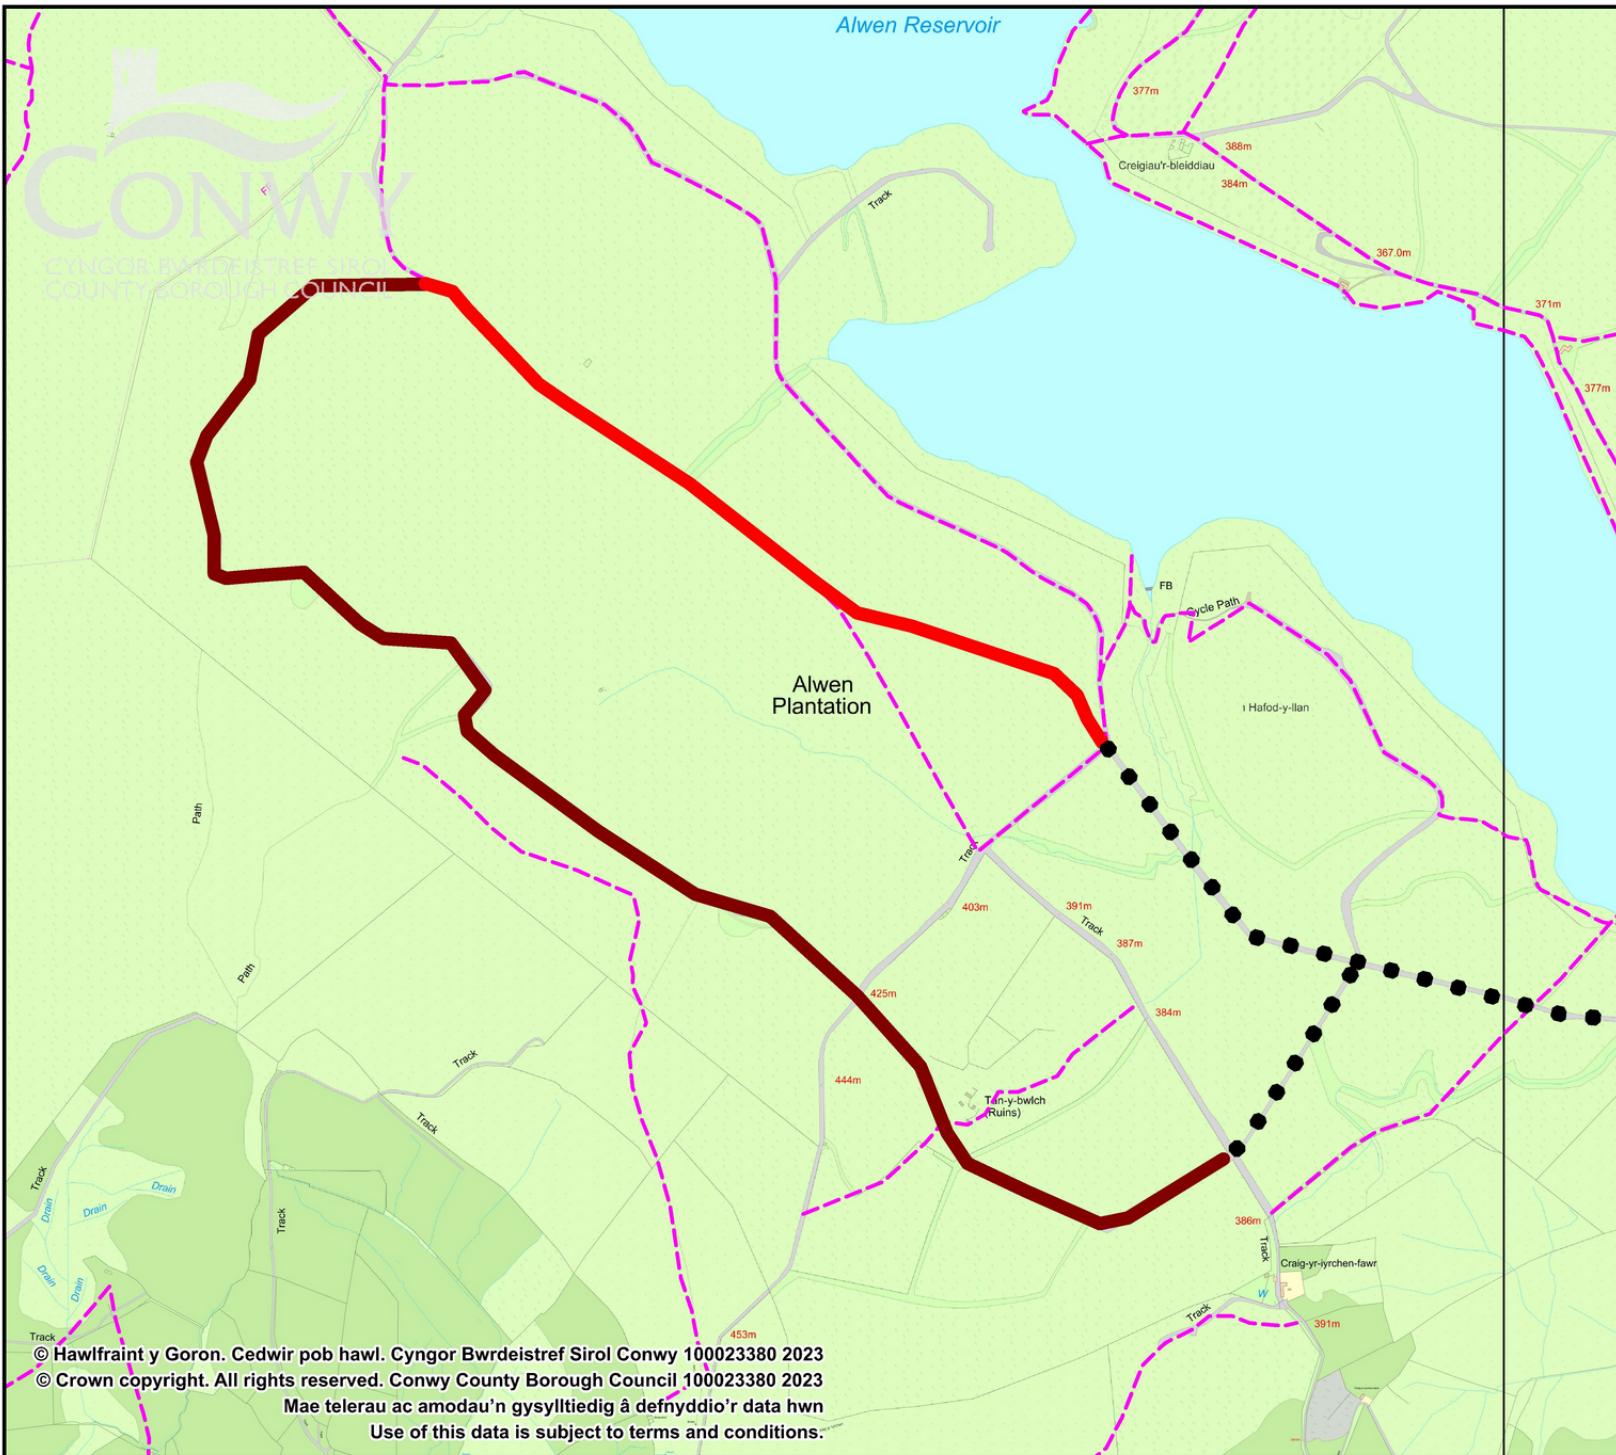

**De Alwen Alwen South
PLAINS RALLY**
20 Mai 2023 20 May 2023

- Llwybr y rali**
Rally route 
- Llwybrau ar gau**
Closed paths 
- Llwybrau heb eu heffeithio**
Unaffected paths 

You are granted a non-exclusive, royalty free, revocable licence solely to view the Licensed Data for non-commercial purposes for the period during which Conwy County Borough Council makes it available; You are not permitted to copy, sub-licence, distribute, sell or otherwise make available the Licensed Data to third parties in any form; and Third party rights to enforce the terms of this licence shall be reserved to Ordnance Survey.