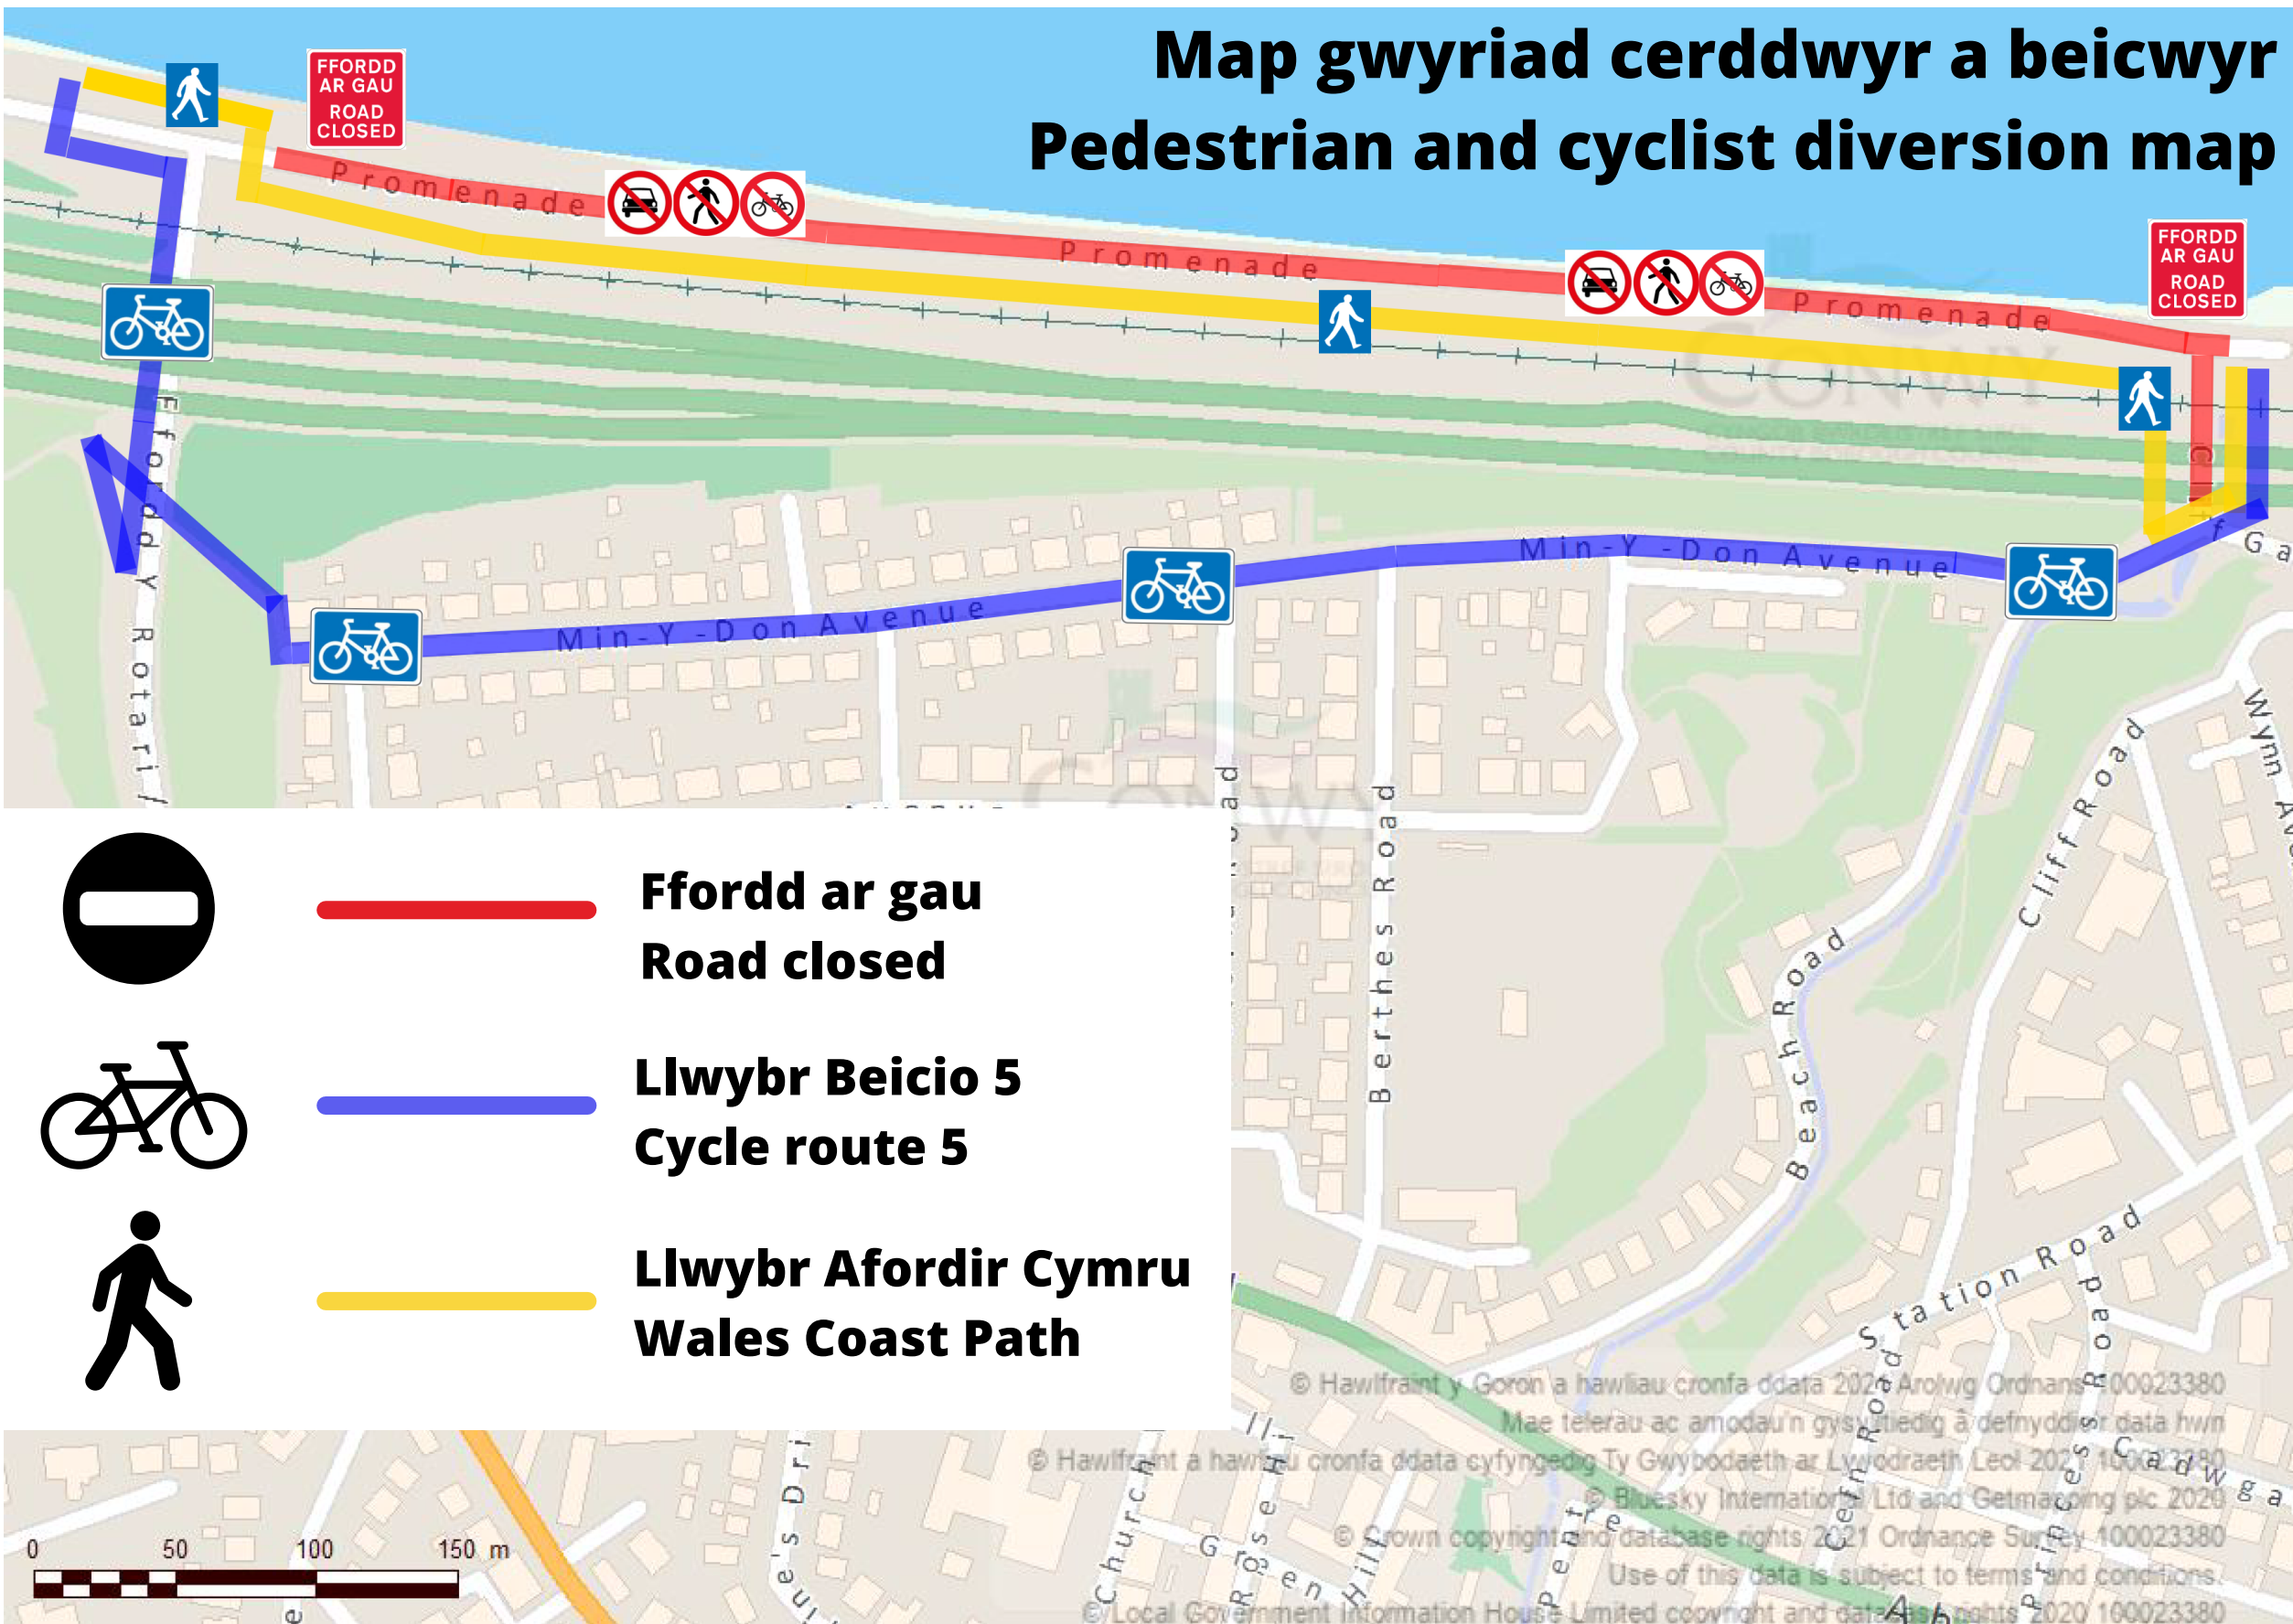

Gwaith amddiffyn arfordir Hen Golwyn

Old Colwyn coastal defence works

Map gwyrriad cerddwyr a beicwyr Pedestrian and cyclist diversion map

Gwaith amddiffyn arfordir Hen Golwyn

Old Colwyn coastal defence works

Map gwyriad cerbydau
Vehicle diversion map