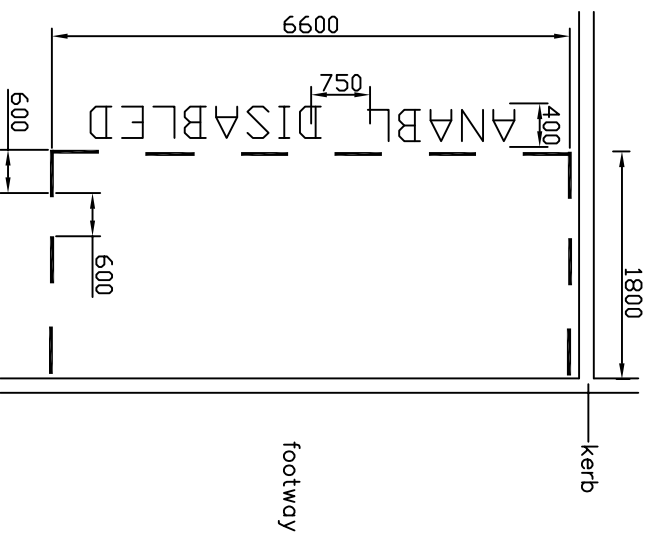

Geraint Edwards, BEING (Hons) CENG FICE

Perennieth Gwasanaeth
CYNGOR BWRDEISTREF SIROL CWMWY
Sefydliadau, Ffordd a Chiferastrau
Sefydliadau, Ffordd a Chiferastrau
Ffordd Cwmwy
Mochdre
LL28 5AB

Prosiect / Project

GORCHYMYN BAE PARCIO PRESSWYLLWYR ANABL 2020
DISABLED PERSON'S PARKING BAY ORDER 2020

Teitl / Title

Rear of 6 Glascoed, Colwyn Bay

Llun Rhif / Dwg No: L/30/02/20/G07

Statws Llun / Dwg Status:

Adain / Section: TRAFFIC

Darlunwyd gan / Drawn By: JCS

Gwadfa / Scale: NTS

Pn / Rev:

-

Gwiriwyd gan / Checked by:

JCS

Dyddiad / Date: 13/01/21

NTS