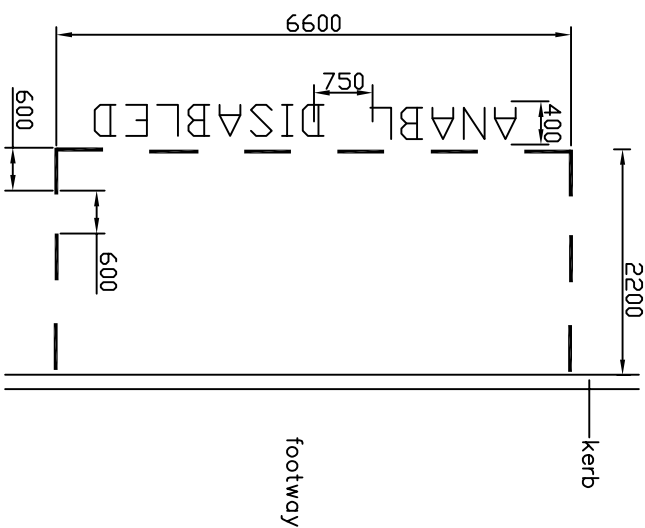

Rhoddir trwydded ddirymiadwy nad yw'n gyfyngedig, heb freindal, i chi weid y Data Trwyddedig ar gyfer defnydd enfafnastochol yn unig, o'r cymrod y bydd ar gael gan Gyngor Bwrdeistref Siroi Conwy. Ni chewir gopïo, is-dwyddedu, dosbarthu, gwerthu neu fel arall drethu bod y Data Trwyddedig ar gael newn unrhyw ffurfi drydydd partion: a Neilltuir hawliau rhydydd parti i orfodi telerau'r drwydded hon i'r Arolog Ordians.

You are granted a non-exclusive, royalty free, revocable licence solely to view the Licensed Data for non-commercial purposes for the period during which Conwy County Borough Council makes it available. You are not permitted to copy, sub-license, distribute, sell or otherwise make available the Licensed Data to third parties in any form; and Third party rights to enforce the terms of this licence shall be reserved to Ordnance Survey.

Project / Project

GORCHYMYN BAE PARCIO PRESSWYLLWYR ANABL 2020
DISABLED PERSON'S PARKING BAY ORDER 2020

Teil / Title

12 Cadwgan Road, Dld Colwyn

Geraint Edwards, Beng (Hons) CENG FICE

Pennaeith Gwasanaeth
CONGOR BWRDEISTREF SIROL CONWY
Yr Arolog, Ffordd a Chlestrau
Ffordd Conwy
Mochdre
LL28 5AB

Heath of Service
CONWY COUNTY BOROUGH COUNCIL
Environment, Roads and Retail
Conwy Road
Mochdre
LL28 5AB

Llun Rhif / Dwg No: L/30/02/20/G08

Statws Llun / Dwg Status:

Adain / Section: TRAFFIC

Darlunwyd gan / Drawn By: JCS

Gwinnwyd gan / Checked by:

Graddfa / Scale: NTS

Dyddiad / Date: 12/01/21