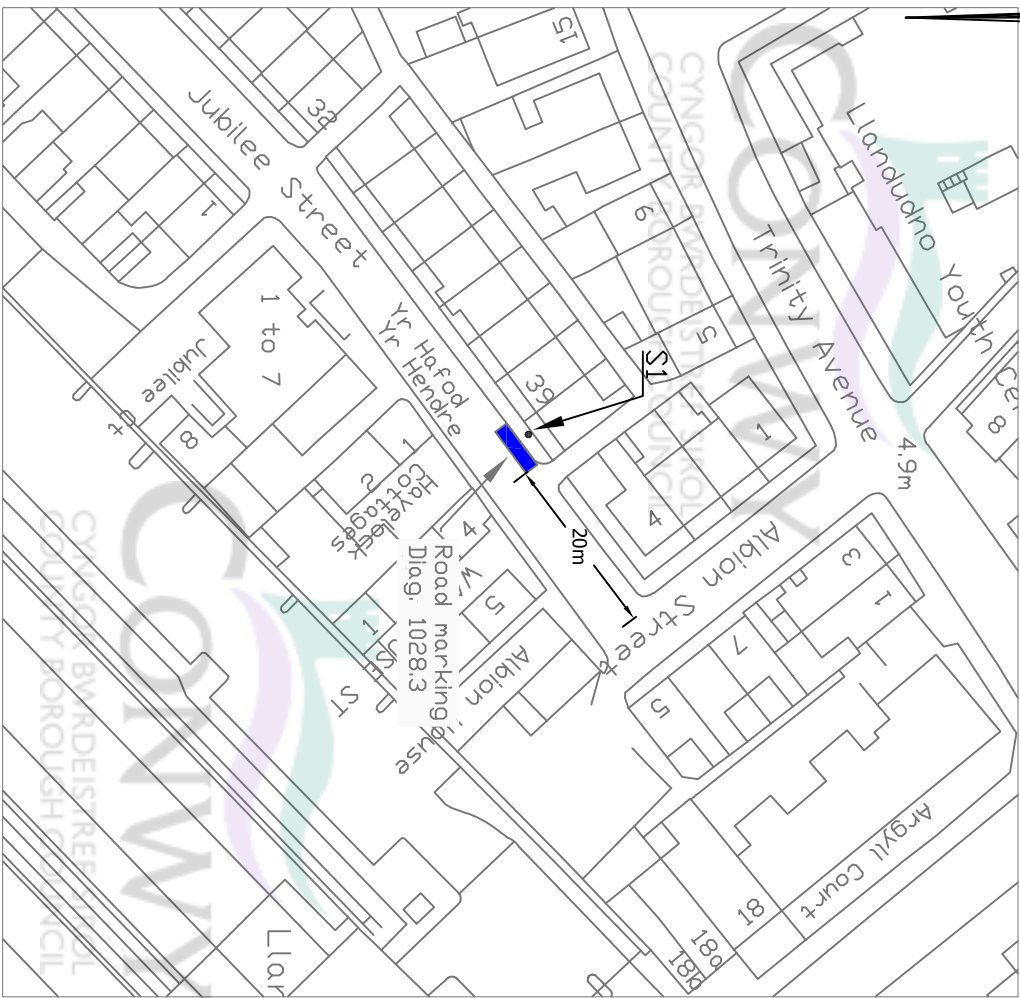

G/N

ALLWEDD / KEY:

Bae parcio anabl
Disabled parking bay