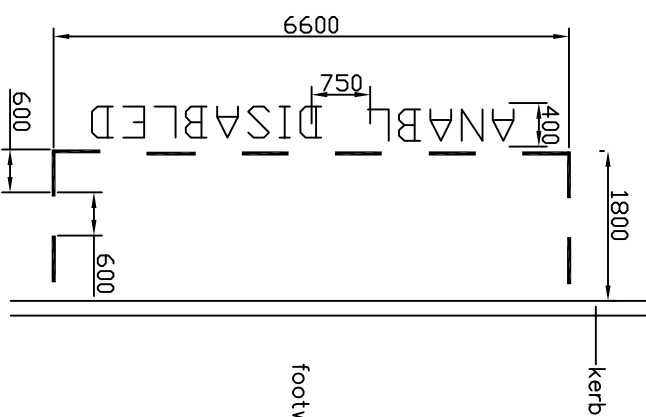

Rhodri trwydded ddirymiadwy nad yw'n gyfyngedig, heb freindal, i chi weld y Data Trwyddedig ar gyfer defnydd anfarnachol yn unig, o'r cyfnod y bydd ar gael gan Gyngor Bwrdeistref Sirol Conwy. Ni chewch gopïo, is-dwyddedu, dosbarthu, gwerthu neu fel arall drefnu bod y Data Trwyddedig ar gael newn unrhyw ffordd i drydydd partion: a Neilltuir hawliau trydydd parti; orfodi telerau'r drwydded hon i'r Arolwg Ordnans.

You are granted a non-exclusive, royalty free, revocable licence solely to view the Licensed Data for non-commercial purposes for the period during which Conwy County Borough Council makes it available. You are not permitted to copy, sub-license, distribute, sell or otherwise make available the Licensed Data to third parties in any form; and Third party rights to enforce the terms of this licence shall be reserved to Ordnance Survey.

Project / Project

GORCHYMYN BAE PARCIO PRESSWYLLWYR ANABL 2020
DISABLED PERSON'S PARKING BAY ORDER 2020

Title / Title

Jubilee Street, Llandudno

Llun Rhif / Dwg No: L/30/10/20/G03

Statws Llun / Dwg Status:

Adain / Section: TRAFFIC

Darlunwyd gan / Drawn By: Gwirwyd gan / Checked by:

JCS

Graddfa / Scale: NTS

Dyddiad / Date: 12/01/21

Geraint Edwards, Beng (Hons) CENG FICE

Heath of Service
CONWY COUNTY BOROUGH COUNCIL
Environment, Roads and Facilities
Conwy Road
Meddie
LL28 5AB