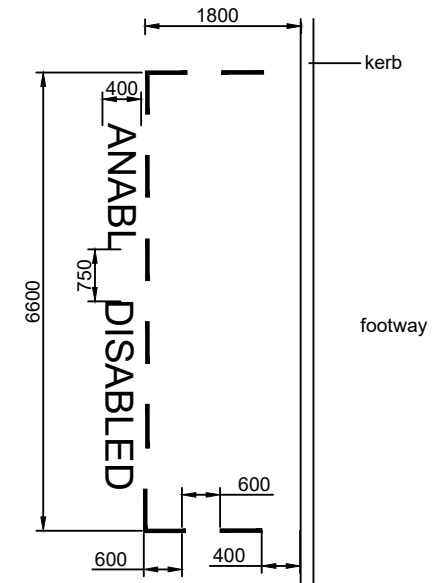

MANYLION ARWYDD / SIGN DETAIL

Scheme Ref.	ANABL	
Sign Ref.	1	x-height 20.0
Letter colour	BLACK	SIGN FACE
Background	WHITE	Width 250MM
Border	BLACK	Height 500MM
Material	CLASS-1	Area 0.13SQ.M

ALLWEDD / KEY:

- Marcio bae arfaethedig - TRSGD 1028.4
Proposed bay marking - TRSGD 1028.4
- Post newydd (76mm) a godi arwydd S1
New post (76mm) a erect sign S1

MANYLION MARC FFORDD / ROAD MARKING DETAIL

Geraint Edwards, BEng (Hons) CEng FICE