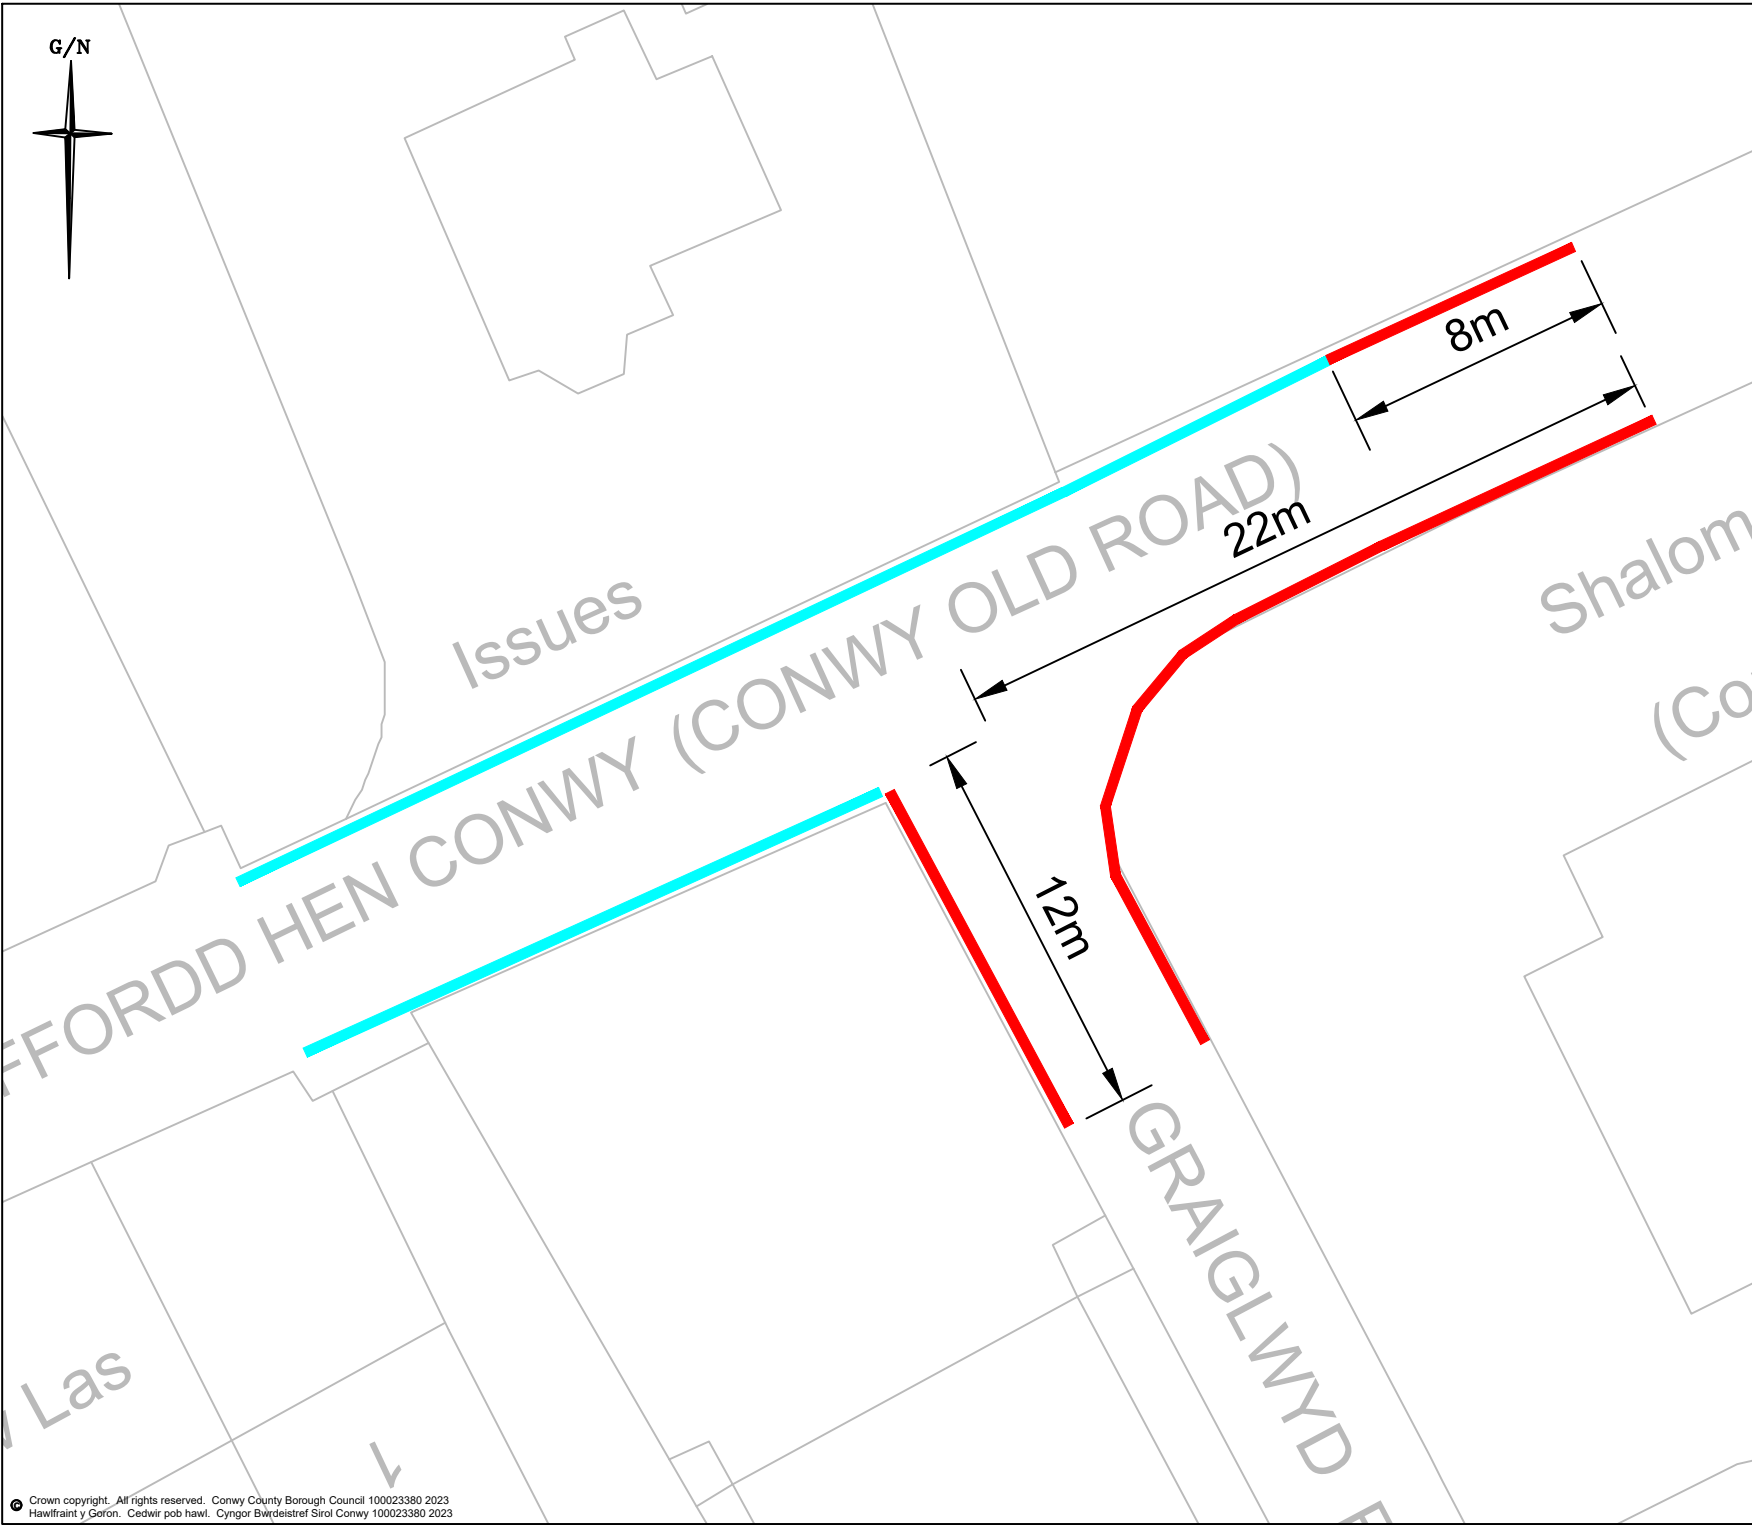

G/N

CYFUNGSIAD ARFAETHEDIG PROPOSED RESTRICTIONS

Dim aros ar unrhyw adeg
No waiting at any time

CYFUNGSIAD PRESENNOL EXISTING RESTRICTIONS

Dim aros ar unrhyw adeg
No waiting at any time

GERAIANT EDWARDS, B.ENG (HONS) C.ENG FICE

Penmaeth Amgylchedd, Ffyrdd a Chyfleusterau   Head of Environment, Roads and Facilities
CYNGOR BWRDEISTREF SIROL CONWY   CONWY COUNTY BOROUGH COUNCIL
PO Box 1   Conwy   Bwlch Post 1
Conwy   Conwy   LL30 9GN

Project:

Drawing Title: **Gwarddiadau aros arfaethedig
Proposed waiting restrictions
CONWY OLD ROAD/ GRAIGLWYD ROAD
PENMAENMAWR**

Scales: NTS   Date: 14/08/23

Drawn by: JTG   Checked by: JCS

Drawing No: L/1/29/23/13   Rev: