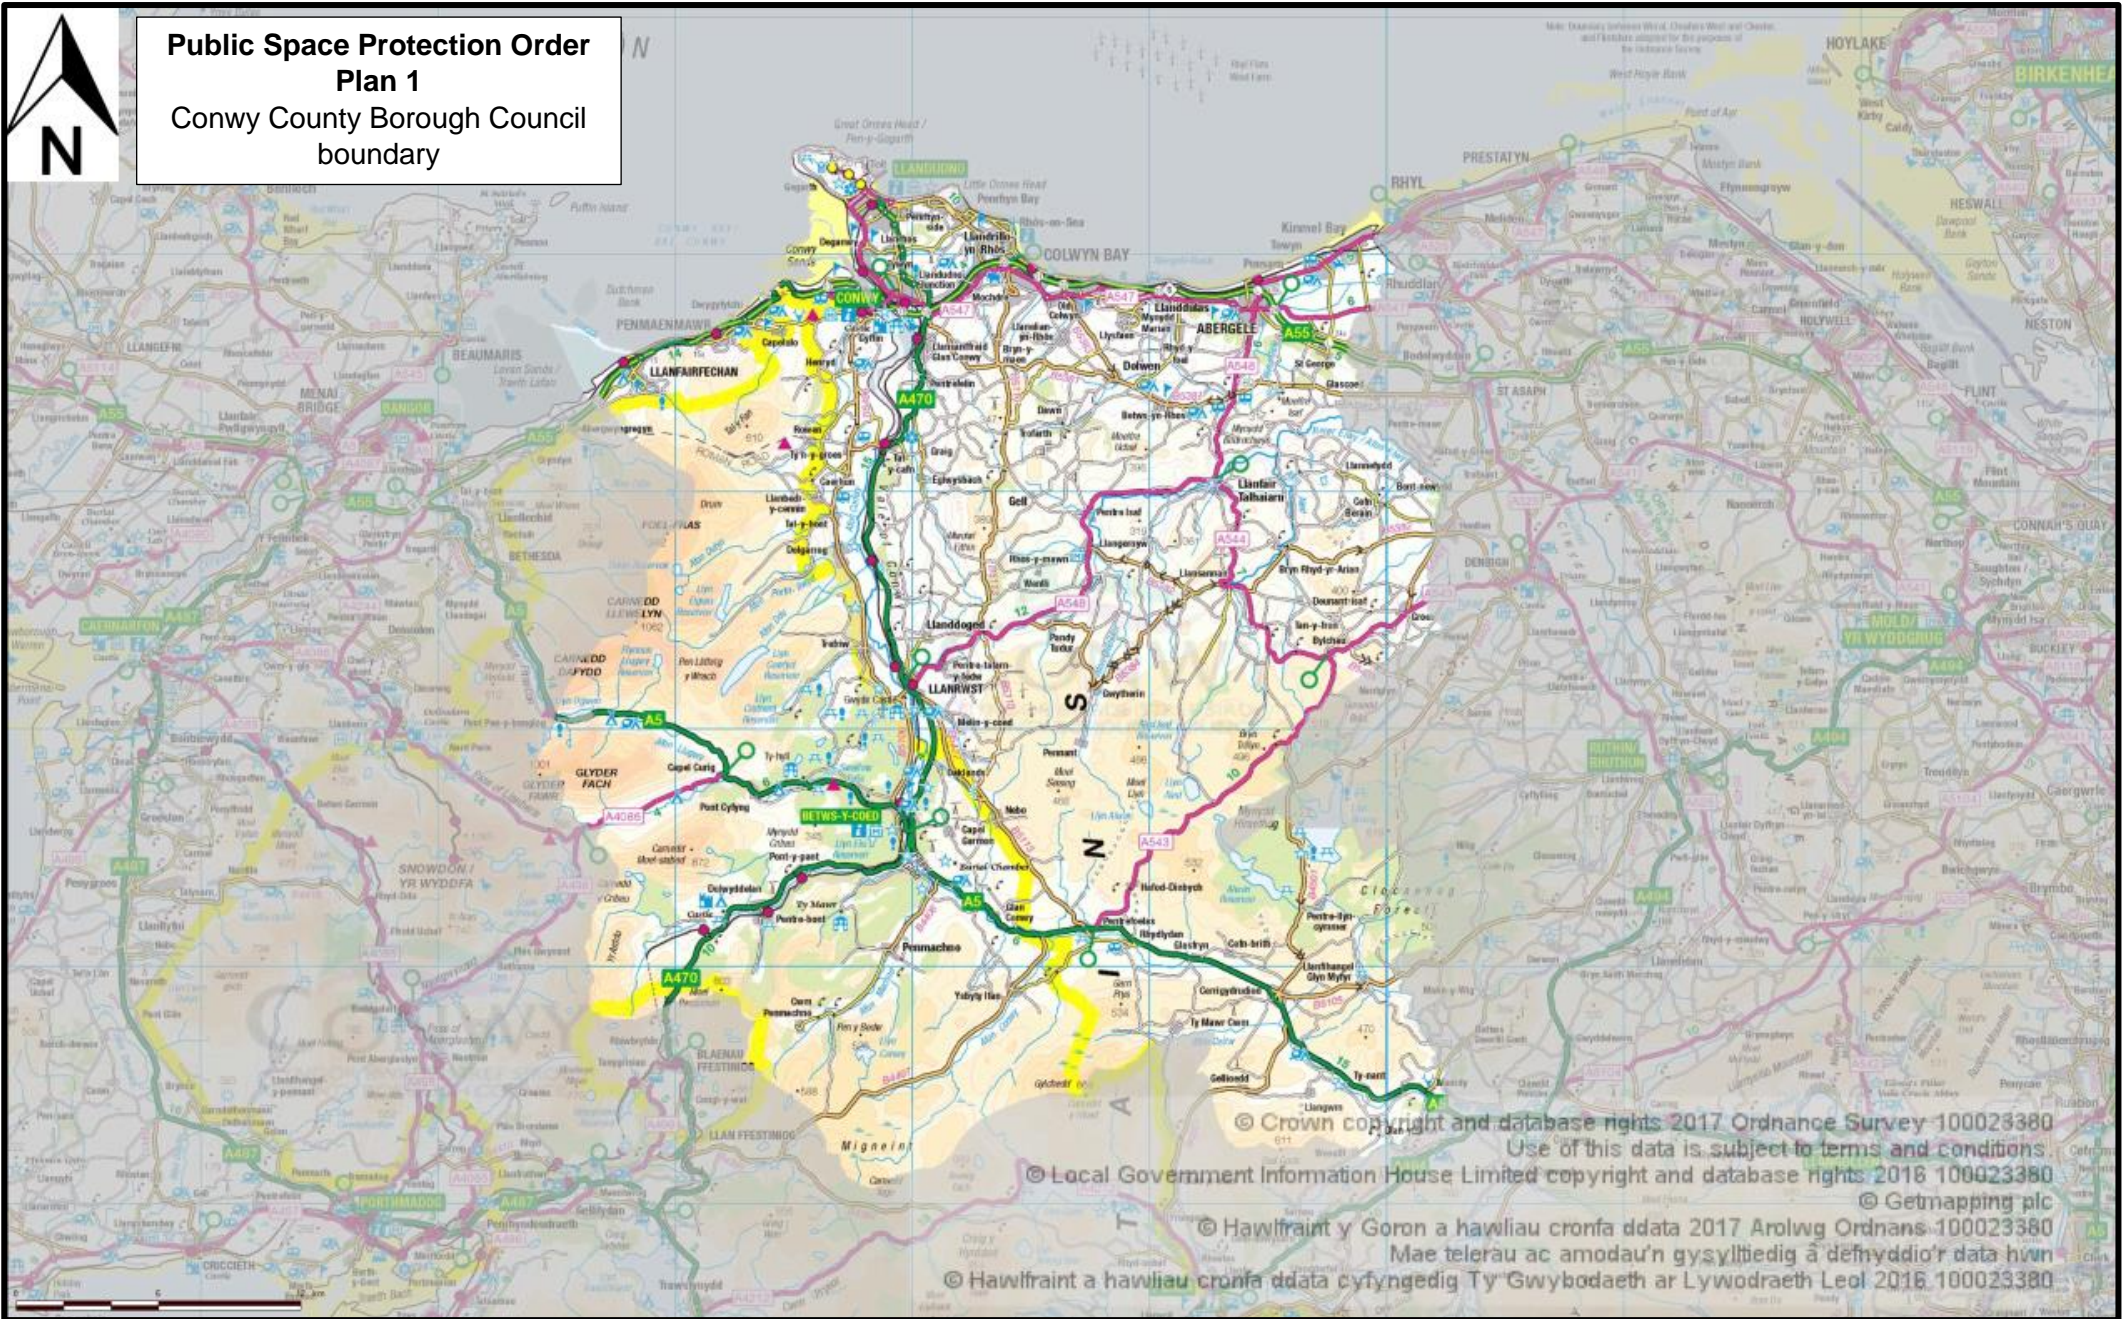

**Public Space Protection Order
Plan 1**
Conwy County Borough Council
boundary

© Crown copyright and database rights 2017 Ordnance Survey 100023380
Use of this data is subject to terms and conditions
© Local Government Information House Limited copyright and database rights 2016 100023380
© Getnapping plc
© Hawfraint y Goron a hawliau cronfa ddata 2017 Arolwg Ordnans 100023380
Mae telerau ac amodau'n gysylltiedig â defnyddio'r data hwn
© Hawfraint a hawliau cronfa ddata cyfyngedig Ty Gwybodaeth ar Lywodraeth Leol 2016 100023380