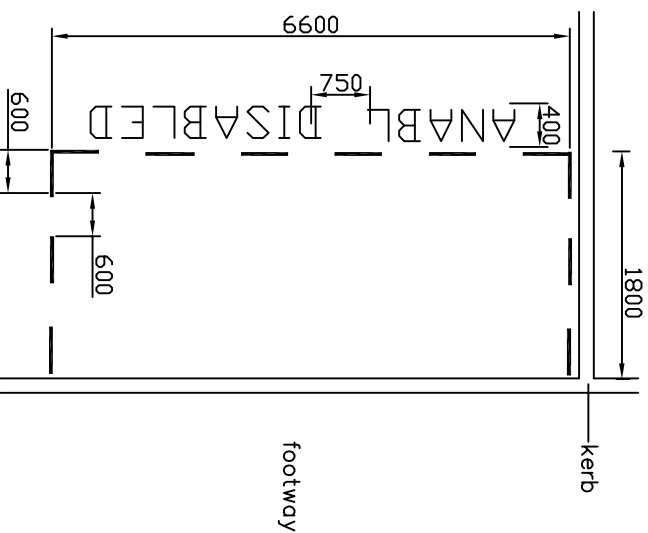

Geraint Edwards, BEING (Hons) CENG FICE

Perenniath Gwasanaeth
CYNGOR BWRDEISTREF SIROL, CONWY
Stryd y Castell, Ffordd a Chiffertanau
Stryd y Castell, Ffordd a Chiffertanau
Ffordd Cernwy
Mochdre
LL28 5AB

Prosiect / Project

GORCHYMYN BAE PARCIO PRESSWYLLWYR ANABL 2020
DISABLED PERSON'S PARKING BAY ORDER 2020

Teitl / Title

Rear of 6 Glascoed, Colwyn Bay

Llun Rhif / Dwg No.: L/30/02/20/G07

Statws Llun / Dwg Status:

Adain / Section: TRAFFIC

Darlunwyd gan / Drawn By: JCS

Gradfa / Scale: NTS

Dyddiad / Date: 13/01/21

Rhoeddri: trwydded ddiffrinadwy, nad yw'n gryfyngedig, heb freindal, i chi weld y Data Trwyddedig ar gyfer dehnydd arfasnachol yn unig, or cyfnod y bydd ar gael gan Gynghor Bwrdeistref Sirol Cernwy. Ni ddrwydded, dosbarthu, gwerthu neu tel arall ddernu bod y Data Trwyddedig ar gael mewn unrhyw ffurf i drydydd partion, a Neillturf hawliau trwydded part i orodi telerau'r drwydded hon i'r Arolwg Ordians.
You are granted a non-exclusive, royalty free, revocable licence solely to view the Licensed Data for non-commercial purposes for the period during which Cernwy County Borough Council makes it available. You are not permitted to copy, sub-licence, distribute, sell or otherwise make available the Licensed Data to third parties in any form, and third party rights to enforce the terms of this licence shall be reserved to Ordians Survey.

Pn / Rev: