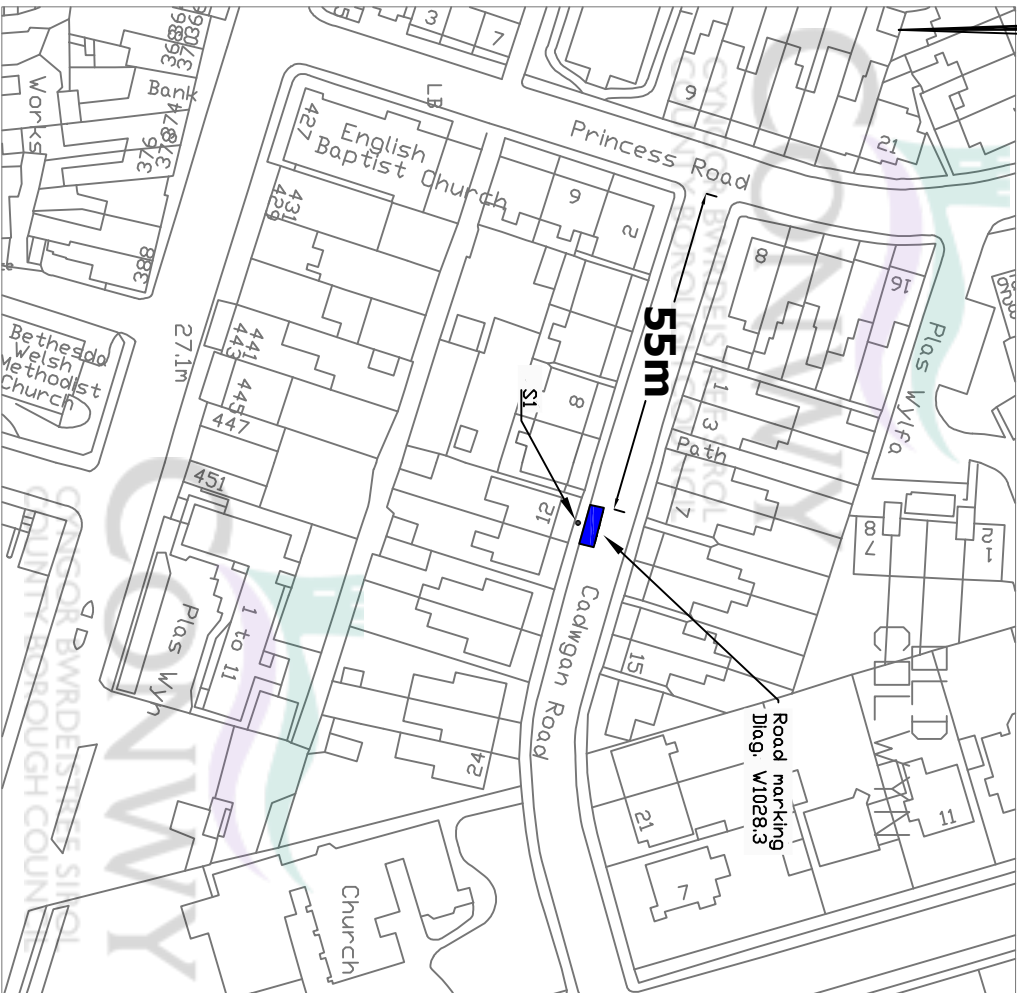

G/N

ALL WEDD / KEY:

Bae parcio anabl
Disabled parking bay