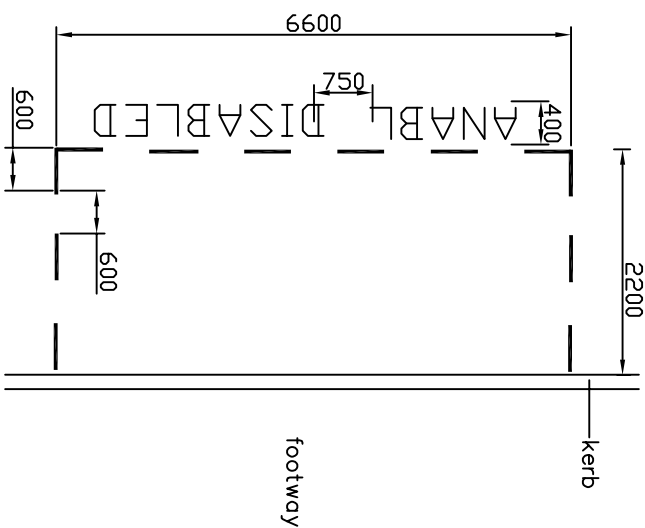

Llun Rhif / Dwg No: L/30/02/20/G08

Statws Llun / Dwg Status:

Adain / Section: TRAFFIC

Darlunwyd gan / Drawn By: JCS

Gwinnwyd gan / Checked by:

Graddfa / Scale: NTS

Dyddiad / Date: 12/01/21

Plw / Rev: