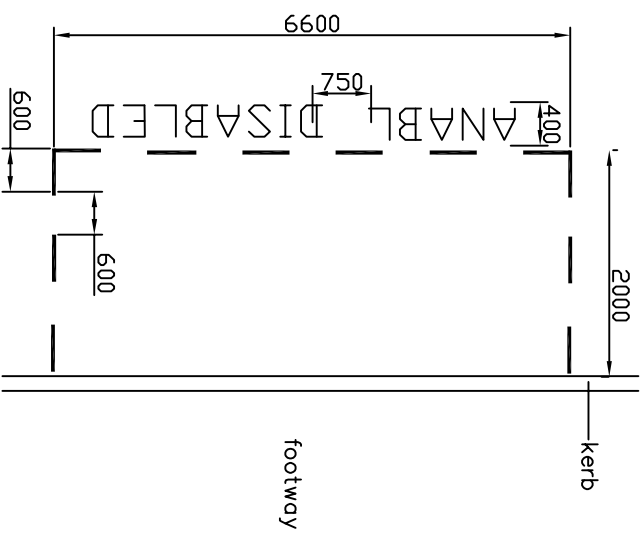

Rhoddir trwydded datnyddiadwy nad y'n gyfyngedig, heb treindal, i chi weid y Data Trwyddedig ar gyfer defnydd anfasnachol yn unig, o'r cychod y bydd ar gael gan Gyngor Bwrdeistref Sirol Conwy. Ni cheuon gofio, is-dwyddedu, dosbarthu, gwerthu neu fel arall drethu bod y Data Trwyddedig ar gael newn unrhyw ffurfi i drydydd partion: a Neilltuir hawliau rydych chi'n hysbysu i'r Awdurdod Orlleustud.
You are granted a non-exclusive, royalty free, revocable licence solely to view the Licensed Data for non-commercial purposes for the period during which Conwy County Borough Council makes it available. You are not permitted to copy, sub-licence, distribute, sell or otherwise make available the Licensed Data to third parties in any form; and Third party rights to enforce the terms of this licence shall be reserved to Ordnance Survey.

Lun Rhif / Dwg No: L/30/17/20/G04

Statws Lun / Dwg Status:

Admin / Section: TRAFFIC

Darlunwyd gan / Drawn By: JCS

Graddfa / Scale: NTS

Dyddiad / Date: 12/01/21

Ph / Rev: