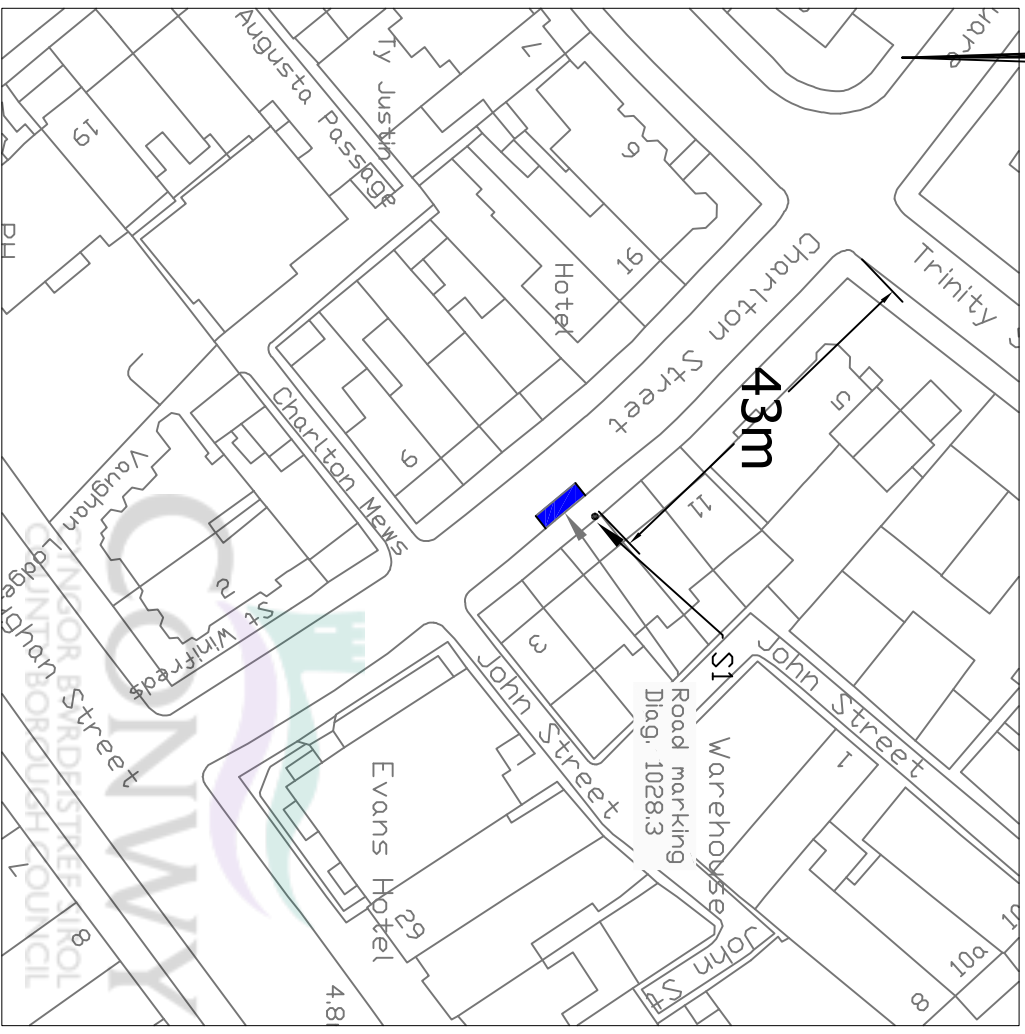

g/N

ALLWEDD / KEY:

- █ Bae parcio anabl
- █ Disabled parking bay