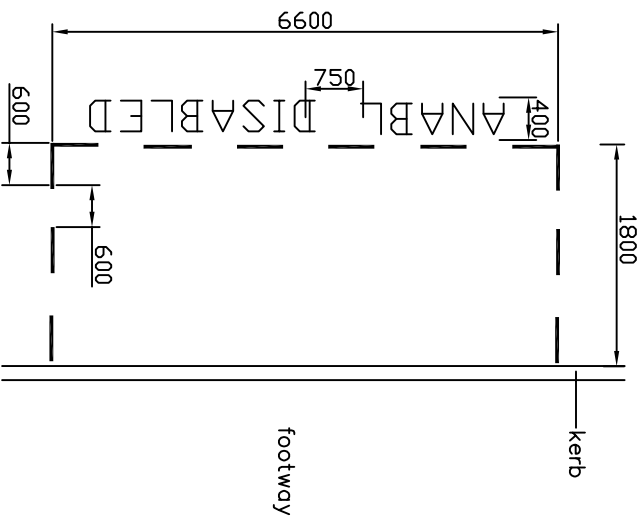

Rhoddir trwydded ddirymadwy, nad yw'n gyfyngedig, heb freindal, i chi, weid y Data Trwyddedig ar gyfer dellydd arfasnachol yn unig, o'r cyfnod y bydd ar gael gan Gyngor Ewrdeister Sirol Conwy. Ni cheuon gofio, is-dwyddedu, dosbarthu, gwerthu neu fel arall dermu bod y Data Trwyddedig ar gael newn unrhwy furtl i ddyddad partri i orfodi telerau'r dwydded hon tr Awlyng Ordians.

You are granted a non-exclusive, royalty free, revocable licence solely to view the Licensed Data for non-commercial purposes for the period during which Conwy County Borough Council makes it available. You are not permitted to copy, sub-licence, distribute, sell or otherwise make available the Licensed Data to third parties in any form, and Third party rights to enforce the terms of this licence shall be reserved to Ordnance Survey.

Project / Project

GORCHYMYN BAE PARCIO PRESWYLL YR ANABL 2020
DISABLED PERSON'S PARKING BAY ORDER 2020

Title / Title

69 Scotland Street, Llannrwst

Llun Rhif / Dwg No: L/30/24/20/G11

Statws Llun / Dwg Status:

Adain / Section: TRAFFIC

Darlunwyd gan / Drawn By: JCS

Graddfa / Scale: NTS

Dyddiad / Date: 12/01/21

Geraint Edwards, Beig (Hona) Ceng FICE

Permanen Gwasanaeth
CONGOR BWRDEISTREF SIROL CONWY
Yr Amgylchedd, Ffordd a Chifrestrau
Swyddogyd Mochdre
Conwy
Ll28 5AB

Head of Service
CONWY COUNTY BOROUGH COUNCIL
Environment, Roads and Facilities
Mochdre Offices
Conwy
Mochdre
Ll28 5AB